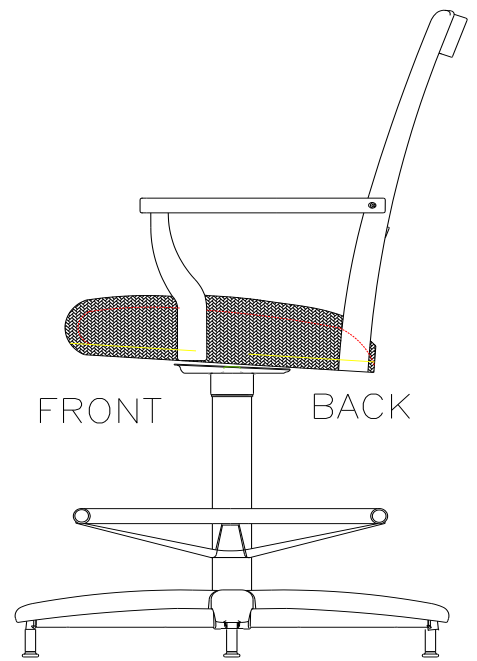

GENERIC STOOL ASSEMBLY FOR SWIVEL (no tilt knob) STOOL-26" & 30"

PRE-CAUTION: EVERY 6 MONTHS- RETIGHTEN THE 4 BOLTS IN THE MOUNTING PLATE. USAGE CAN MAKE SCREWS WORK LOOSE OVER TIME.