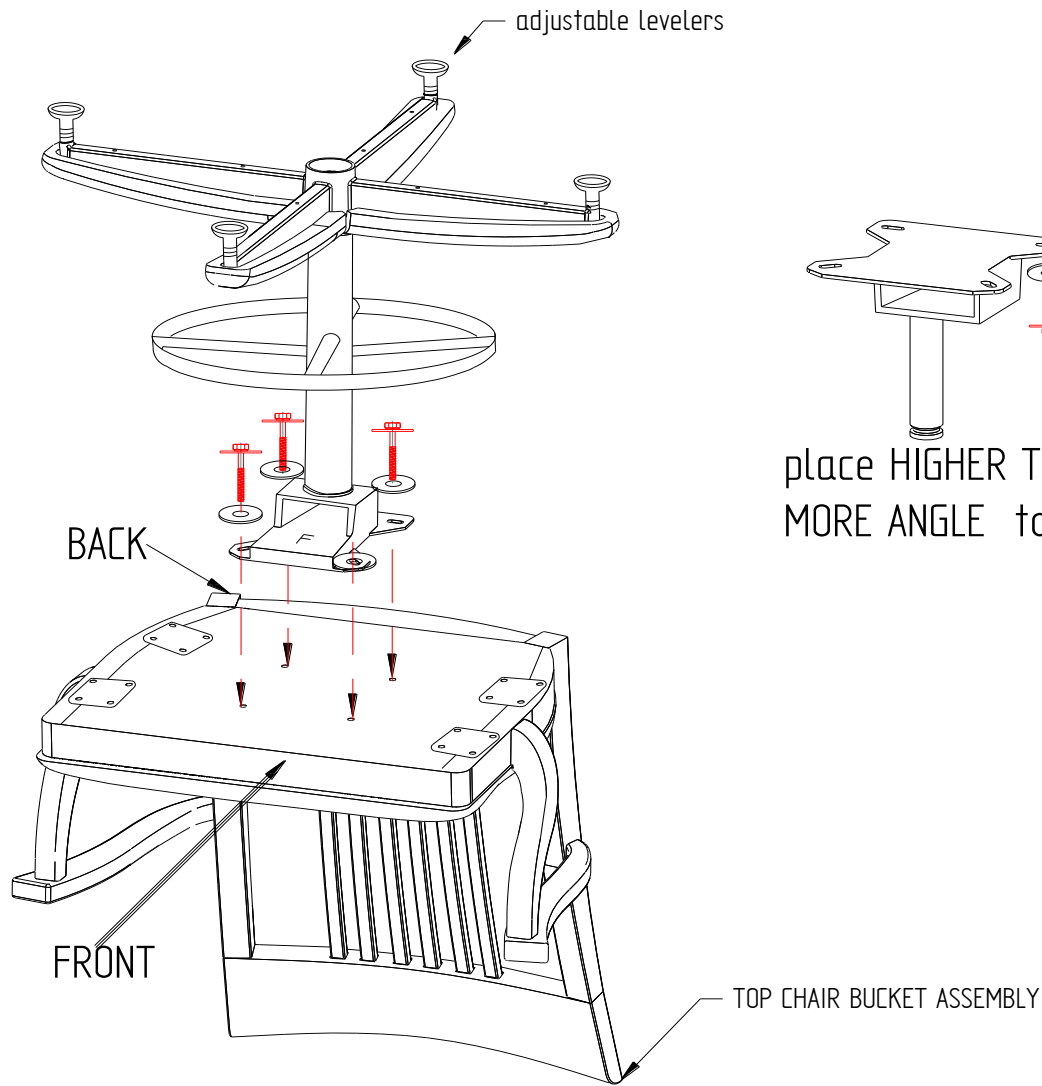

GENERIC STOOL ASSEMBLY FOR SWIVEL (no tilt knob) STOOL-26" & 30"

PRE-CAUTION: EVERY 6 MONTHS- RETIGHTEN THE 4 BOLTS IN THE MOUNTING PLATE. USAGE CAN MAKE SCREWS WORK LOOSE OVER TIME.