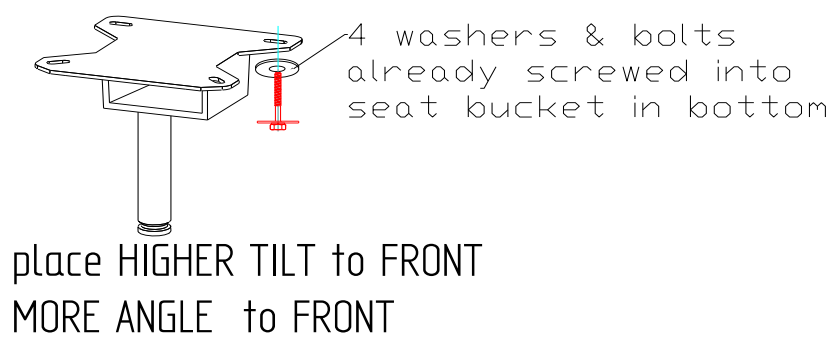

GENERIC STOOL ASSEMBLY FOR SWIVEL (no tilt knob) STOOL-26" & 30"

PRE-CAUTION: EVERY 6 MONTHS- RETIGHTEN THE 4 BOLTS IN THE MOUNTING PLATE. USAGE CAN MAKE SCREWS WORK LOOSE OVER TIME.